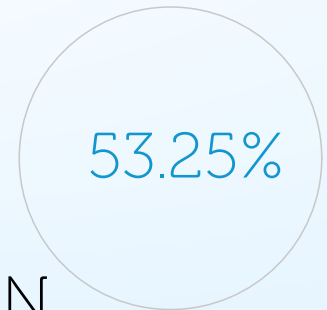

OPEN DEMO

PAYOUT (RTP)

HIT FREQUENCY

MAX WIN

BET PER LINE x2000
(once every 4,545 rounds)