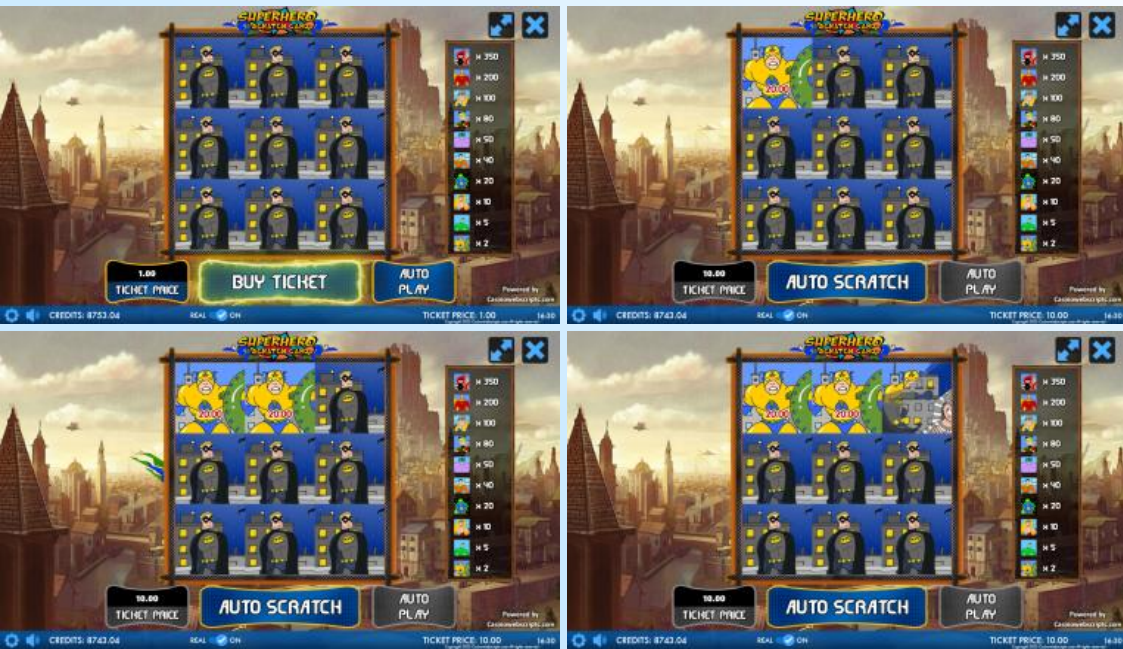

GAME TYPE

SCRATCH3X3 ARCADE MOBILE

SPECIAL FEATURES

Any currency, Any bet size, Any language (costs extra),
Mobile, Provably fair,

PAYOUT (RTP)

HIT FREQUENCY

94.70%

12.20%

MAX WIN

BET PER LINE x777