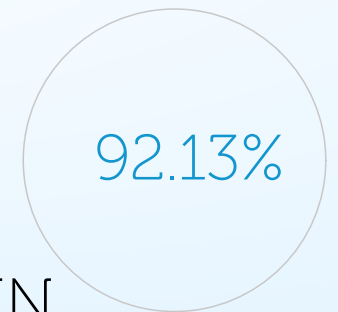

SPECIAL FEATURES

Any currency, Any bet size, Any language (costs extra),
Bonusmode3, bonus wheeljp, Expanding wild,
Gamble, Wild, Mobile,
Progressive jackpot, Freespins, Provably fair,

PAYOUT (RTP)

HIT FREQUENCY