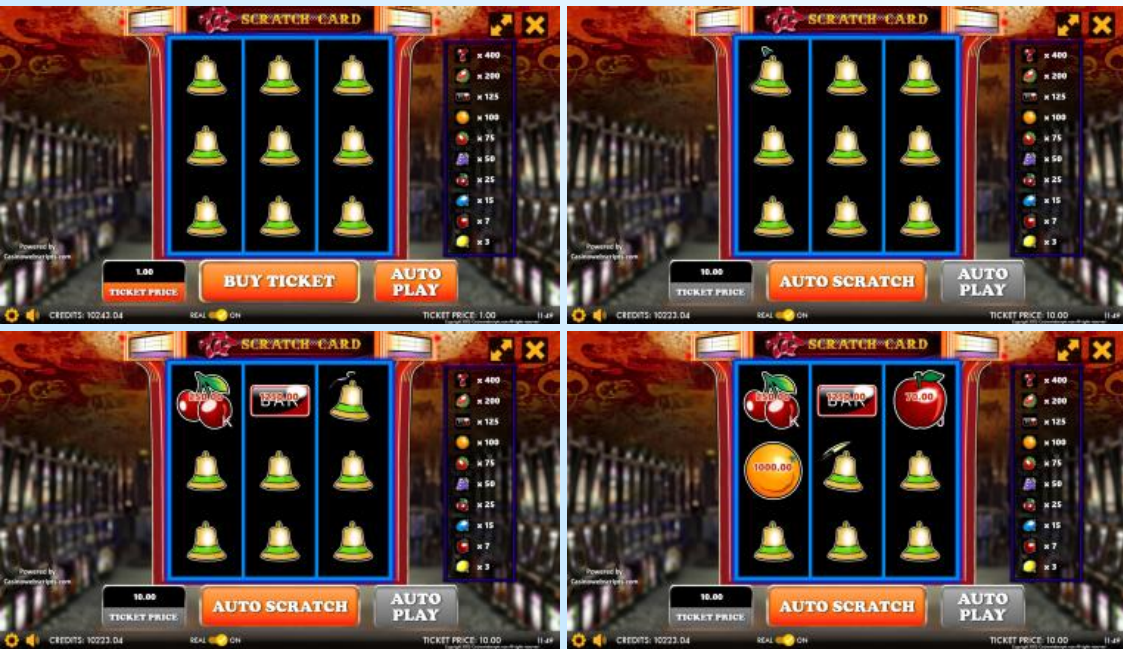

777 Slot Classic Scratch Card

OPEN DEMO

GAME TYPE

SCRATCH3X3 ARCADE MOBILE INSTANT

SPECIAL FEATURES

Any currency, Any bet size, Any language (costs extra),
Mobile, Provably fair,

PAYOUT (RTP)

HIT FREQUENCY

MAX WIN

BET PER LINE x1000