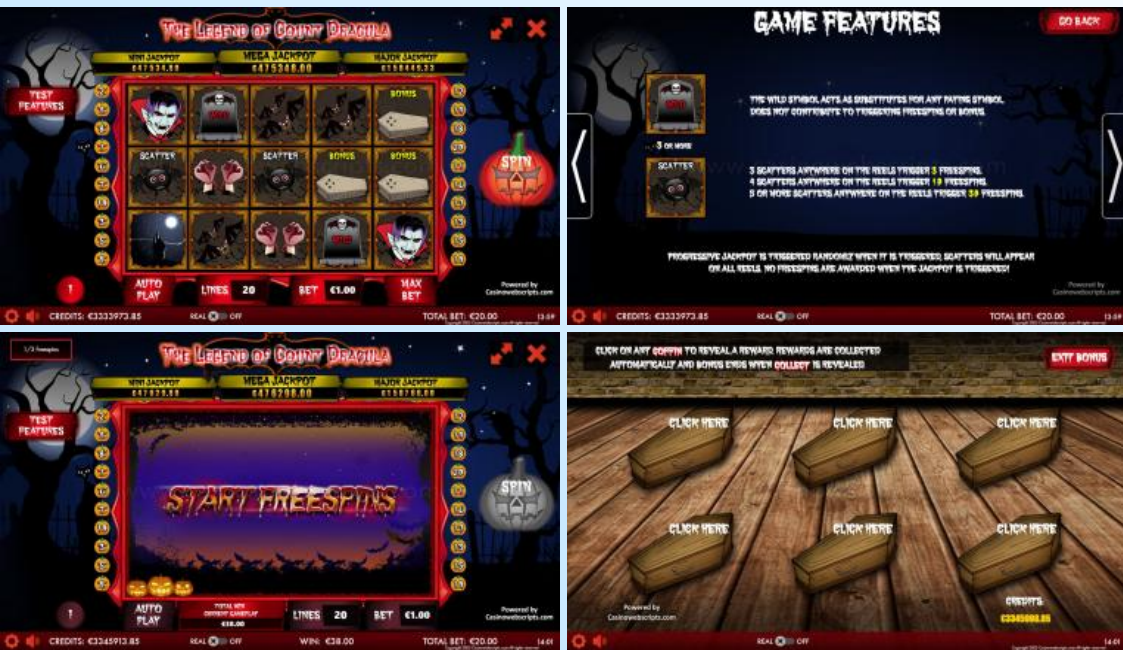

GAME TYPE

MOBILE TABLE ROULETTE

SPECIAL FEATURES

Any currency, Any bet size, Any language (costs extra),
Mobile, Progressive jackpot, Provably fair,

PAYOUT (RTP)

HIT FREQUENCY

MAX WIN

BET PER LINE x36

The Legend of Count Dracula HTML5 Mobile and PC

OPEN DEMO

GAME TYPE

20 LINES - MOBILE SLOT 5 REELS

SPECIAL FEATURES

Any currency, Any bet size, Any language (costs extra),
Bonusmode3, Expanding wild, Gamble,
Wild, Mobile, Progressive jackpot,
Freespins, Provably fair,