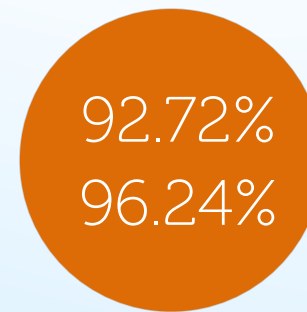

PAYOUT (RTP)

HIT FREQUENCY

MAX WIN

BET PER LINE x8000
(once every 156,250 rounds)