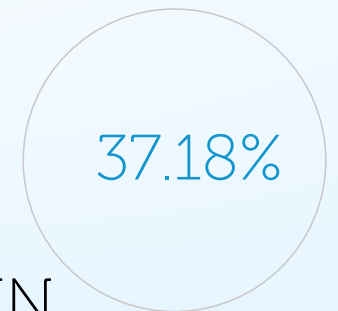

MAX WIN

BET PER LINE x8000