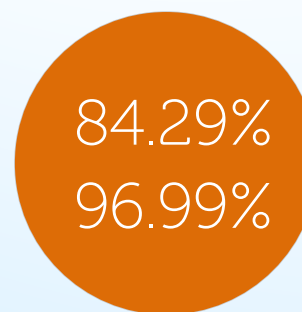

MAX WIN

BET PER LINE x2000
(once every 4,545 rounds)