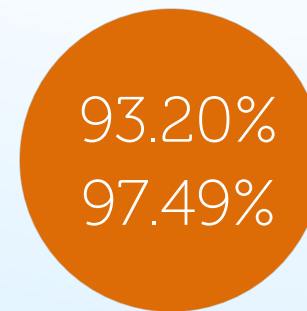

SPECIAL FEATURES

Any currency, Any bet size, Any language (costs extra),
Bonus wheeljp, Expanding wild, Gamble,
Wild, Mobile, Progressive jackpot,
Freespins, Provably fair,

PAYOUT (RTP)   HIT FREQUENCY

MAX WIN

BET PER LINE x5000
(once every 934,579 rounds)