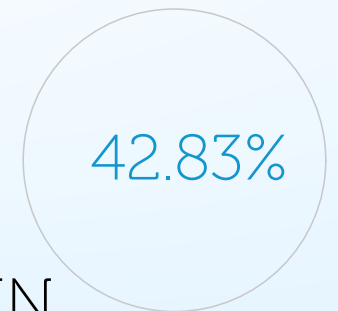

GAME TYPE

ARCADE SCRATCH MOBILE

SPECIAL FEATURES

Any currency, Any bet size, Any language (costs extra),
Mobile, Provably fair,

PAYOUT (RTP)

HIT FREQUENCY