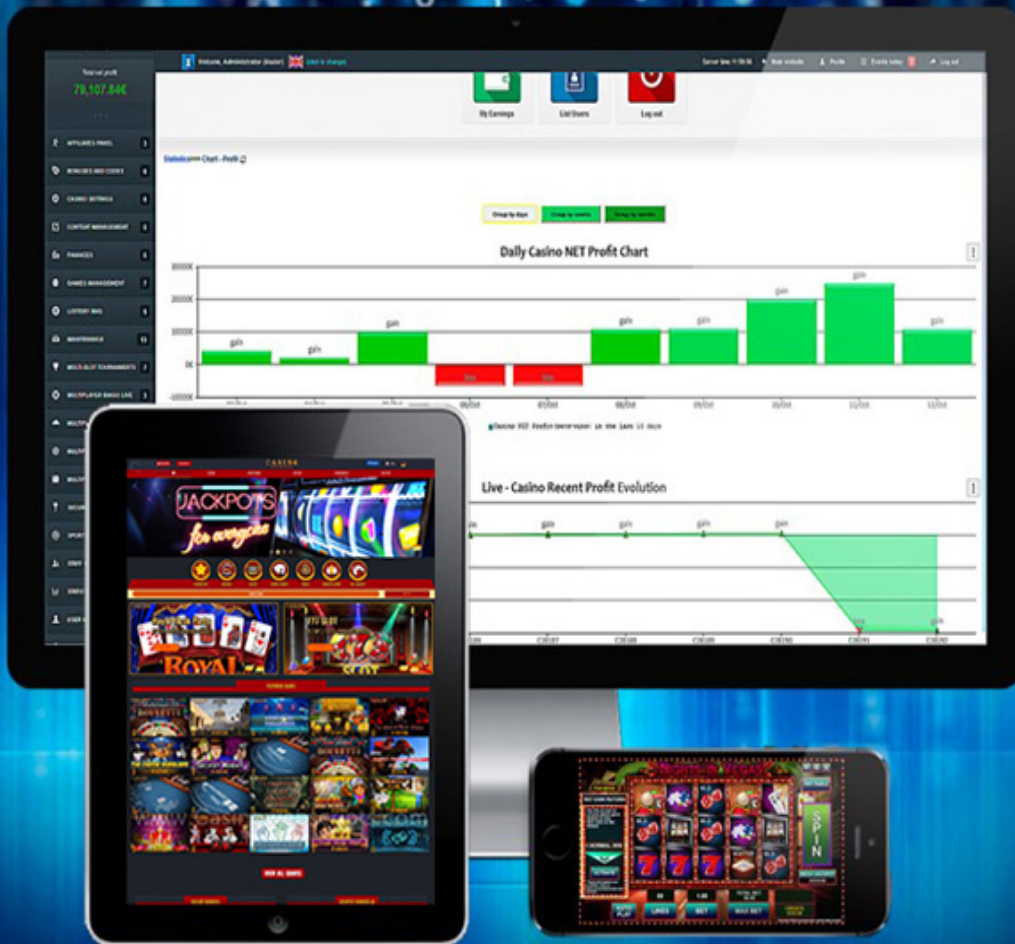

CERTIFIED BY **BMM LABS**
AS OF DECEMBER 2016

Complete casino software solution

- GLI-19 certified frontend and backend (admin panel);
- Can be used for online and mobile casino, Facebook casino, Bitcoin & other cryptocurrencies casino, sweepstakes and agent-based model casino;
- Security measures implemented to prevent account-theft, session hi-jacking, brute-force attack and many other web threats;
- One time prices starting at **12500 EURO**;
- Source code (encrypted) and database stay on your server;
- Scalable software to handle over 1000 players per second;
- Advanced bonus system: deposit bonuses, login bonuses, registration bonuses, returning player bonuses, top-up bonuses, achievements bonuses, VIP rewards, free spins, redeemable prepaid codes and more;
- Over 240 admin panel pages to manage your casino;