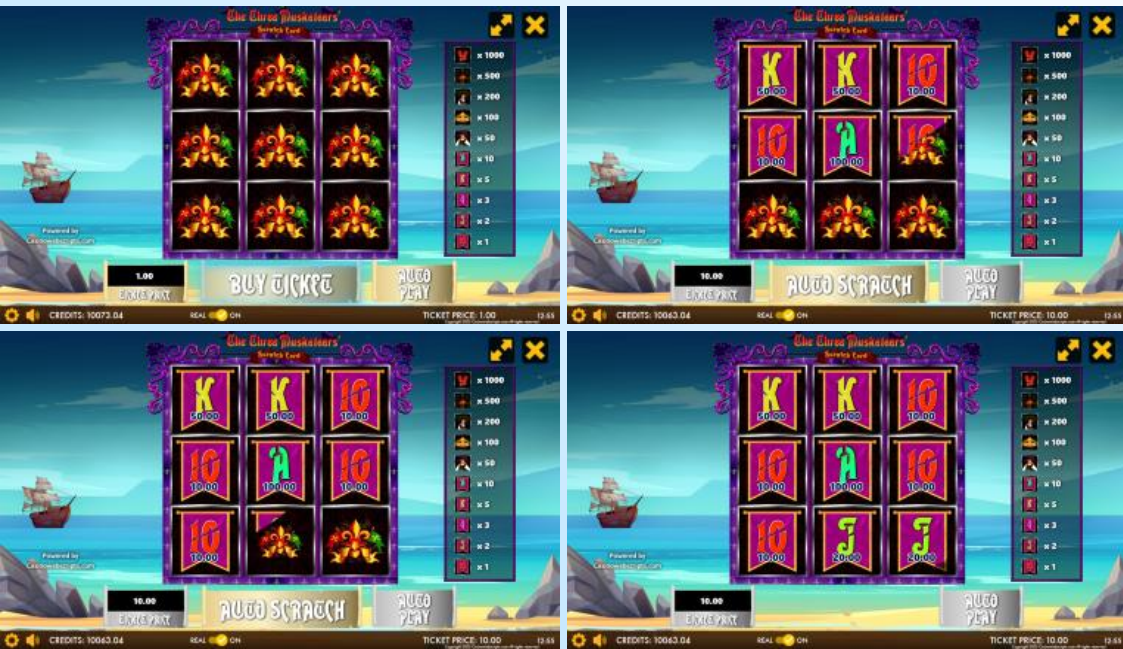

The Three Musketeers Scratch Card

GAME TYPE

SCRATCH3X3 ARCADE MOBILE INSTANT

SPECIAL FEATURES

Any currency, Any bet size, Any language (costs extra),
Mobile, Provably fair,

OPEN DEMO

PAYOUT (RTP)

HIT FREQUENCY

MAX WIN

BET PER LINE x250