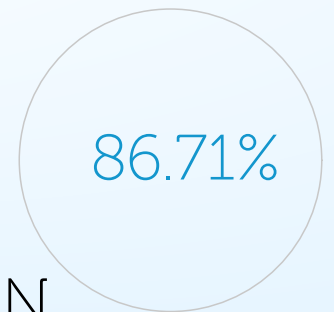

PAYOUT (RTP)

HIT FREQUENCY

MAX WIN

BET PER LINE x4000
(once every 666,666 rounds)