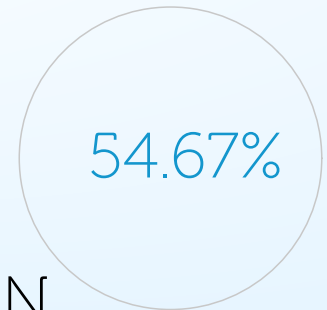

SPECIAL FEATURES

Any currency, Any bet size, Any language (costs extra),
Pickme, reverse-pay, Expanding wild,
Gamble, Wild, Mobile,
Progressive jackpot, Freespins, Provably fair,

PAYOUT (RTP)

HIT FREQUENCY