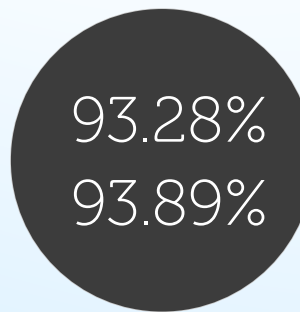

PAYOUT (RTP)

HIT FREQUENCY

MAX WIN

BET PER LINE x4000
(once every 666,666 rounds)