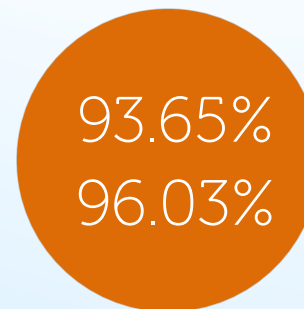

MAX WIN

BET PER LINE x7000
(once every 76,923,076 rounds)