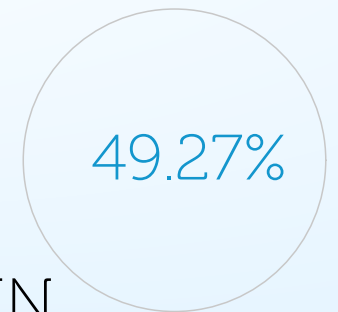

MAX WIN

BET PER LINE x4000
(once every 9,523,809 rounds)