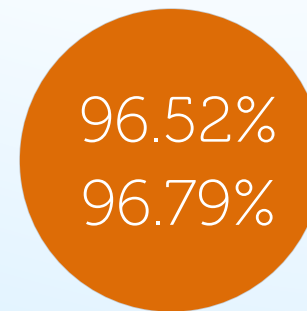

MAX WIN

BET PER LINE x8000