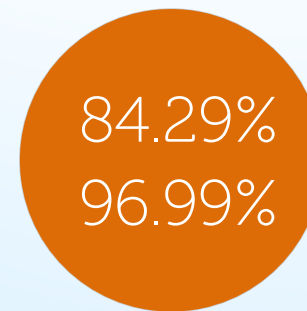

GAME TYPE

50 LINES - MOBILE SLOT 5 REELS

SPECIAL FEATURES

Any currency, Any bet size, Any language (costs extra),
Wild x2x3x4, Expanding wild, Gamble,
Wild, Mobile, Progressive jackpot,
Freespins, Provably fair,

PAYOUT (RTP)

HIT FREQUENCY