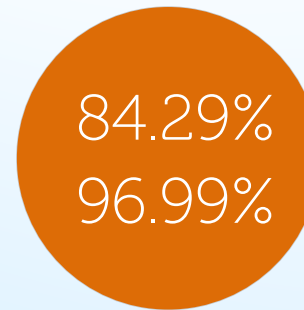

OPEN DEMO

PAYOUT (RTP)

HIT FREQUENCY

MAX WIN

BET PER LINE x2000
(once every 4,545 rounds)