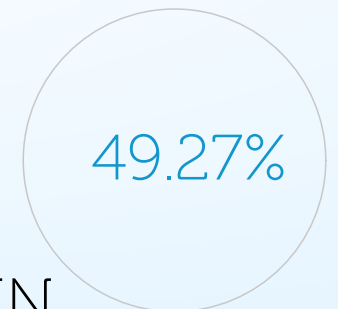

MAX WIN

BET PER LINE x6000
(once every 9,523,809 rounds)