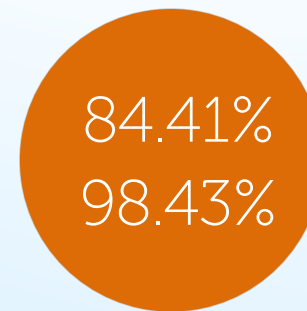

MAX WIN

BET PER LINE x10000
(once every 76,923,076 rounds)