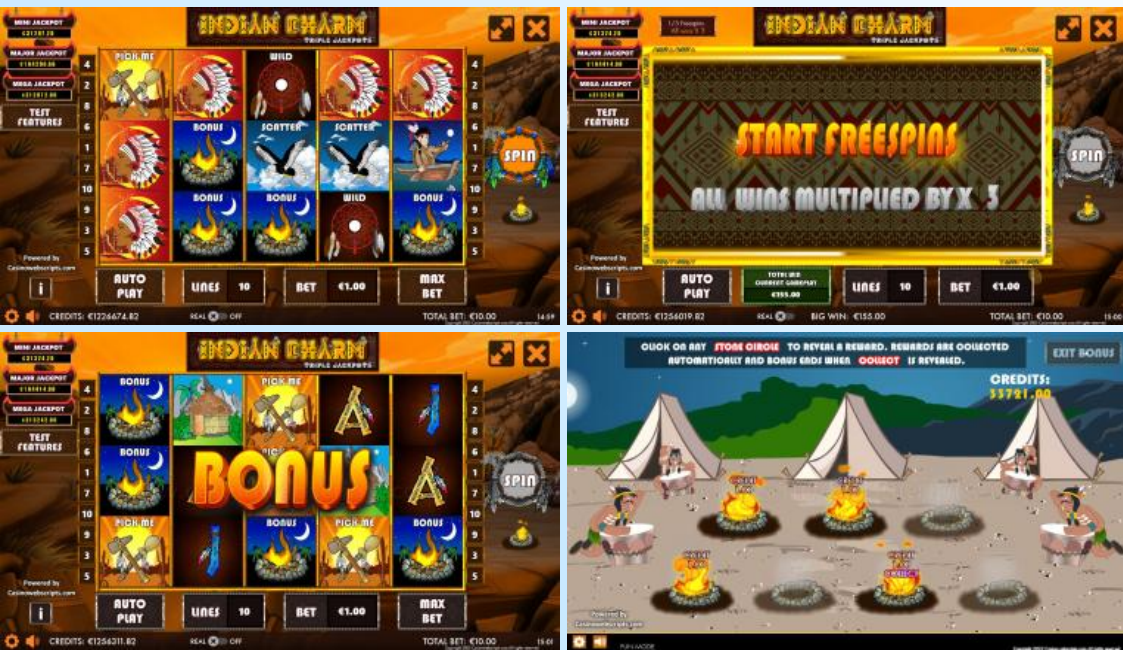

Indian Charm Triple Jackpots HTML5 Mobile and PC

OPEN DEMO

GAME TYPE

10 LINES - MOBILE SLOT 5 REELS

SPECIAL FEATURES

Any currency, Any bet size, Any language (costs extra),
Expanding wild, Gamble, Wild,
Mobile, Progressive jackpot, Freespins,
Provably fair,

PAYOUT (RTP)

HIT FREQUENCY

MAX WIN

BET PER LINE x10000
(once every 9,523,809 rounds)

Gifts of Christmas HTML5 Mobile and PC

OPEN DEMO

GAME TYPE

20 LINES - MOBILE SLOT 5 REELS