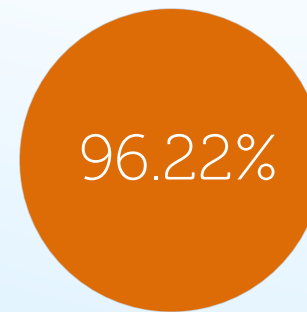

Panther Shadow

OPEN DEMO

GAME TYPE

9 LINES - MOBILE SLOT 5 REELS

SPECIAL FEATURES

Any currency, Any bet size, Any language (costs extra),
Dynamic fs mult, Gamble, Wild,
Mobile, Progressive jackpot, Freespins,
Provably fair,

PAYOUT (RTP)

HIT FREQUENCY

MAX WIN