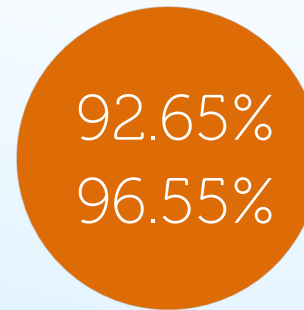

SPECIAL FEATURES

Any currency, Any bet size, Any language (costs extra),
Pickme, reverse-pay, Expanding wild,
Gamble, Wild, Mobile,
Progressive jackpot, Freespins, Provably fair,

PAYOUT (RTP)

HIT FREQUENCY