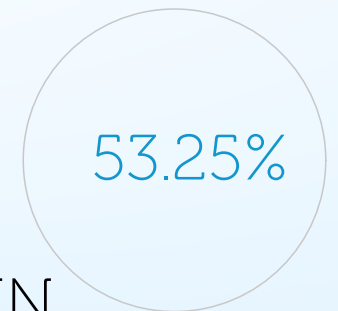

GAME TYPE

50 LINES - MOBILE SLOT 5 REELS

SPECIAL FEATURES

Any currency, Any bet size, Any language (costs extra),
Wild x2x3x4, Expanding wild, Gamble,
Wild, Mobile, Progressive jackpot,
Freespins, Provably fair,

PAYOUT (RTP)

HIT FREQUENCY