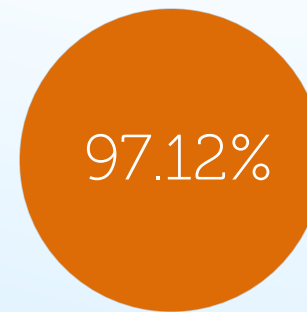

MAX WIN

BET PER LINE x11

Robo Wild Sevens Video Poker

OPEN DEMO

GAME TYPE

VIDEOPOKER CARD MOBILE

SPECIAL FEATURES

Any currency, Any bet size, Any language (costs extra),
Gamble, Mobile, Provably fair,