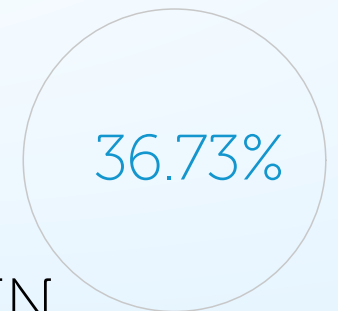

MAX WIN

BET PER LINE x4000