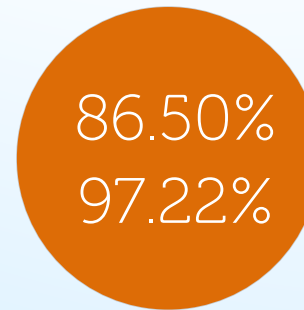

ARCADE TABLE DICE MOBILE

SPECIAL FEATURES

Any currency, Any bet size, Any language (costs extra),
Mobile, Provably fair,

PAYOUT (RTP)

HIT FREQUENCY

MAX WIN

BET PER LINE x180
(once every 216 rounds)

American Roulette 3D - Imperial Rose Edition