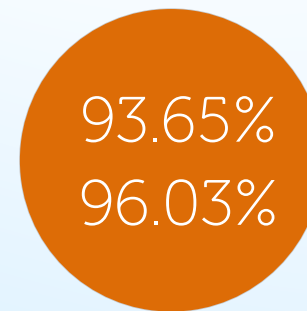

MAX WIN

BET PER LINE x7000
(once every 76,923,076 rounds)