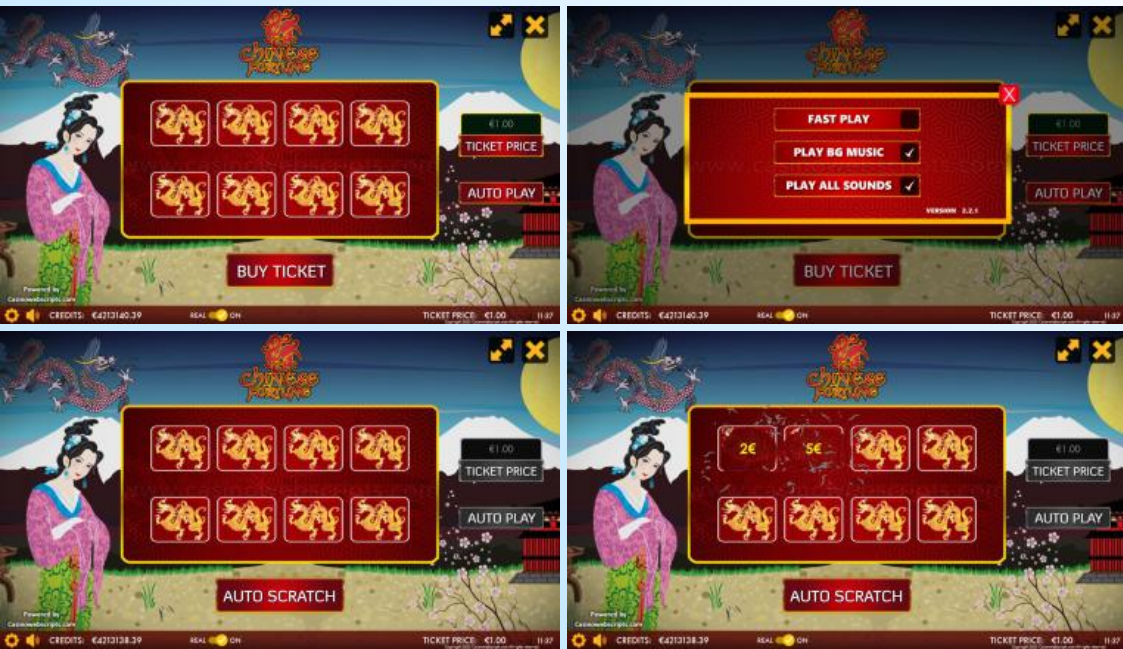

94.69%

14.30%

MAX WIN

BET PER LINE x250

Chinese Fortune Scratch Card Mobile and PC

OPEN DEMO

GAME TYPE

ARCADE SCRATCH MOBILE