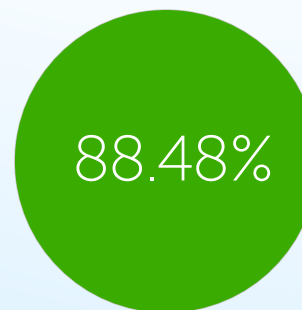

SPECIAL FEATURES

Any currency, Any bet size, Any language (costs extra),
Bonusmode3, fs mult x15, dynamic fs mult,
Gamble, Wild, Mobile,
Progressive jackpot, Freespins, Provably fair,

PAYOUT (RTP)

HIT FREQUENCY