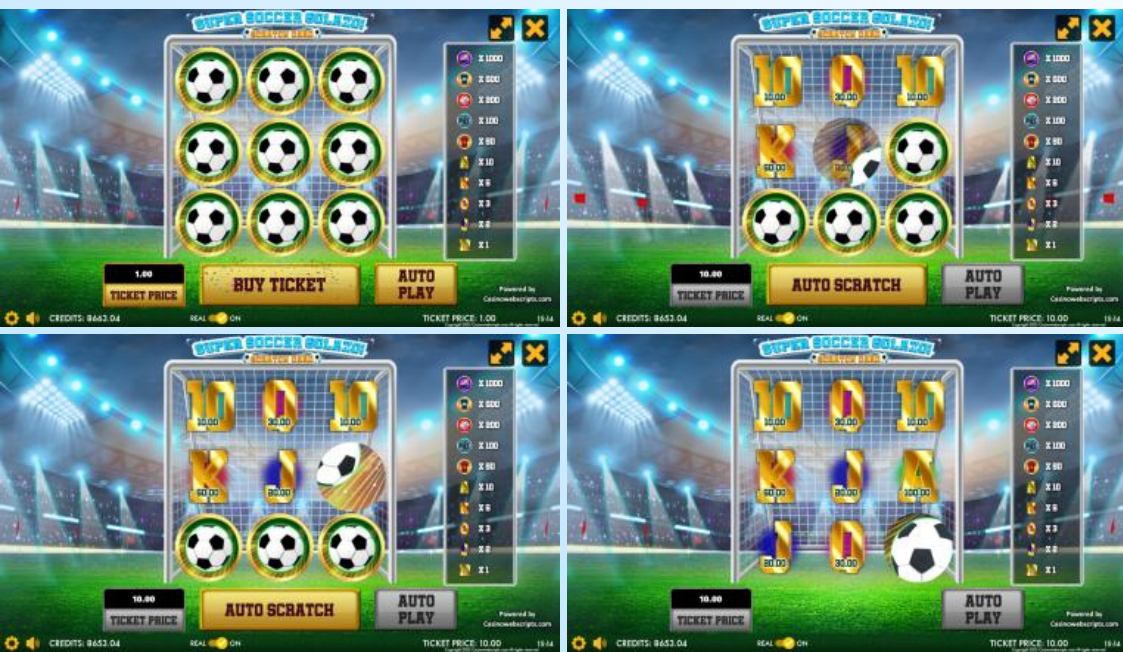

GAME TYPE

SCRATCH3X3 ARCADE MOBILE

SPECIAL FEATURES

Any currency, Any bet size, Any language (costs extra),
Mobile, Provably fair,

PAYOUT (RTP)

HIT FREQUENCY

94.69%

14.30%

MAX WIN

BET PER LINE x250