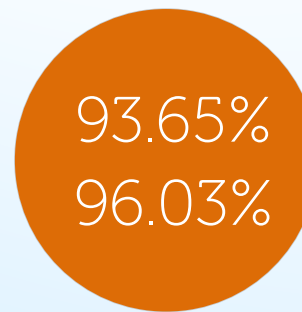

SPECIAL FEATURES

Any currency, Any bet size, Any language (costs extra),
Expanding wild, Gamble, Wild,
Mobile, Progressive jackpot, Freespins,
Provably fair,

PAYOUT (RTP)

HIT FREQUENCY