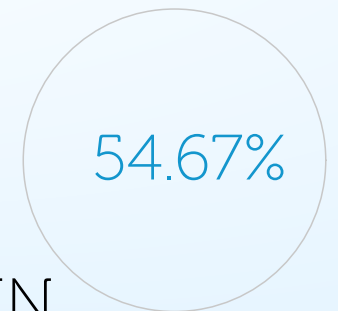

PAYOUT (RTP)

HIT FREQUENCY

MAX WIN

BET PER LINE x8000
(once every 9,523,809 rounds)

Diamonds of the Goose and The Fortune Palace HTML5 Mobile and PC

OPEN DEMO

GAME TYPE

9 LINES - MOBILE SLOT 5 REELS