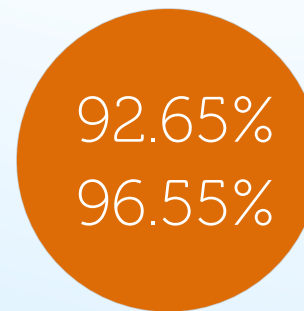

PAYOUT (RTP)

HIT FREQUENCY

MAX WIN

BET PER LINE x8000
(once every 9,523,809 rounds)

Diamonds of the Goose and The Fortune Palace HTML5 Mobile and PC

OPEN DEMO

GAME TYPE

9 LINES - MOBILE SLOT 5 REELS