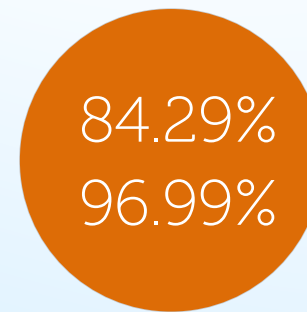

MAX WIN

BET PER LINE x2000
(once every 4,545 rounds)