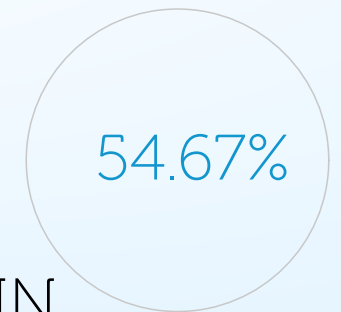

SPECIAL FEATURES

Any currency, Any bet size, Any language (costs extra),
Expanding wild, Gamble, Wild,
Mobile, Progressive jackpot, Freespins,
Provably fair,

PAYOUT (RTP)   HIT FREQUENCY