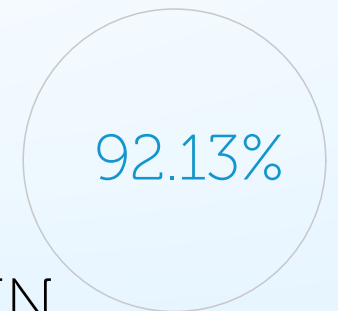

SPECIAL FEATURES

Any currency, Any bet size, Any language (costs extra),
Bonus wheel, Expanding wild, Gamble,
Wild, Mobile, Progressive jackpot,
Freespins, Provably fair,

PAYOUT (RTP)

HIT FREQUENCY