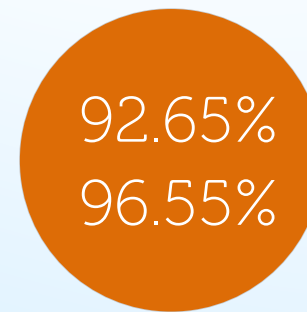

SPECIAL FEATURES

Any currency, Any bet size, Any language (costs extra),
Expanding wild, Gamble, Wild,
Mobile, Progressive jackpot, Freespins,
Provably fair,

PAYOUT (RTP)   HIT FREQUENCY