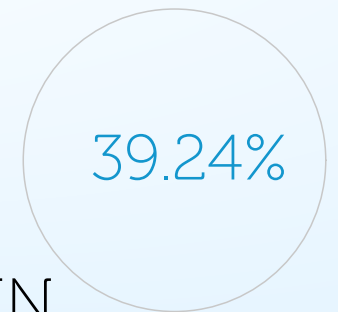

GAME TYPE

ARCADE SCRATCH MOBILE

SPECIAL FEATURES

Any currency, Any bet size, Any language (costs extra),
Mobile, Provably fair,

PAYOUT (RTP)

HIT FREQUENCY