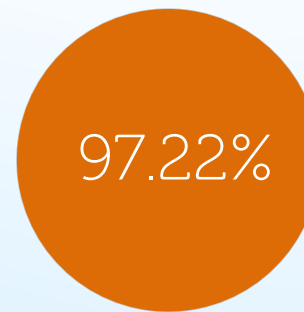

OPEN DEMO

GAME TYPE

TABLE MOBILE DICE

SPECIAL FEATURES

Any currency, Any bet size, Any language (costs extra),
Mobile, Provably fair,

PAYOUT (RTP)

HIT FREQUENCY

MAX WIN