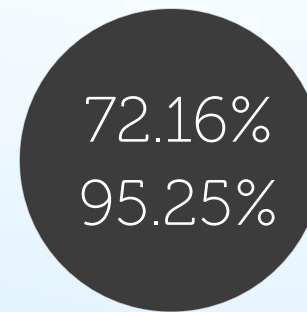

MAX WIN

BET PER LINE x10000
(once every 92,592,592 rounds)