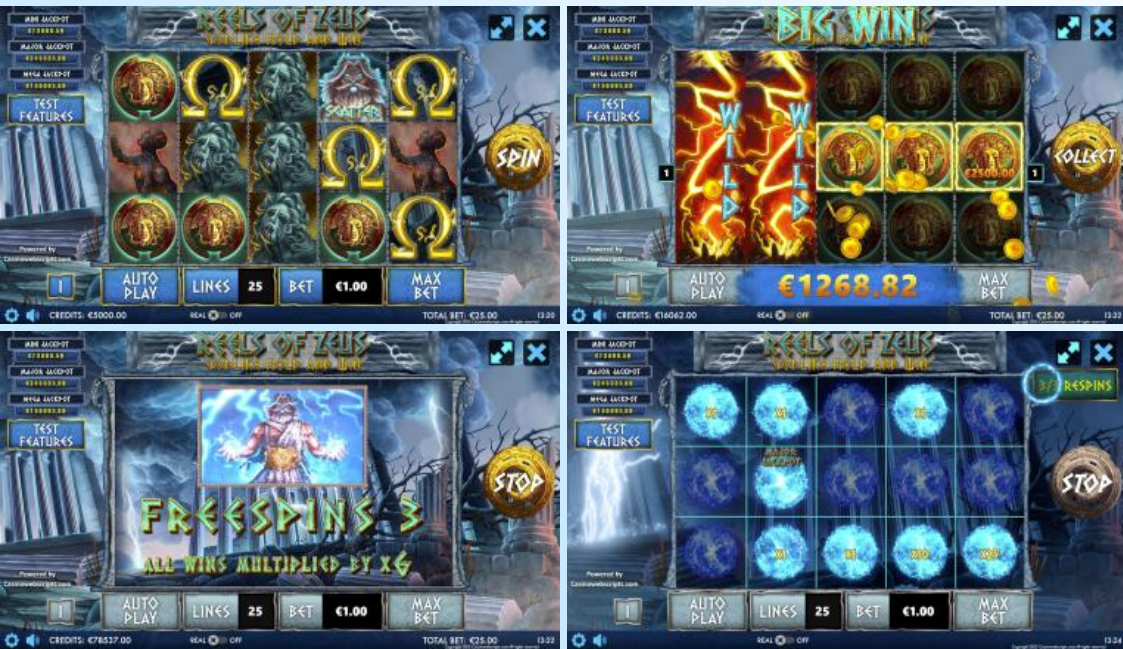

Reels of Zeus - Godlike Hold and Win

OPEN DEMO

GAME TYPE

25 LINES - MOBILE SLOT 5 REELS

SPECIAL FEATURES

Any currency, Any bet size, Any language (costs extra),
Holdnwin, Expanding wild, Gamble,
Wild, Mobile, Progressive jackpot,
Freespins, Provably fair,