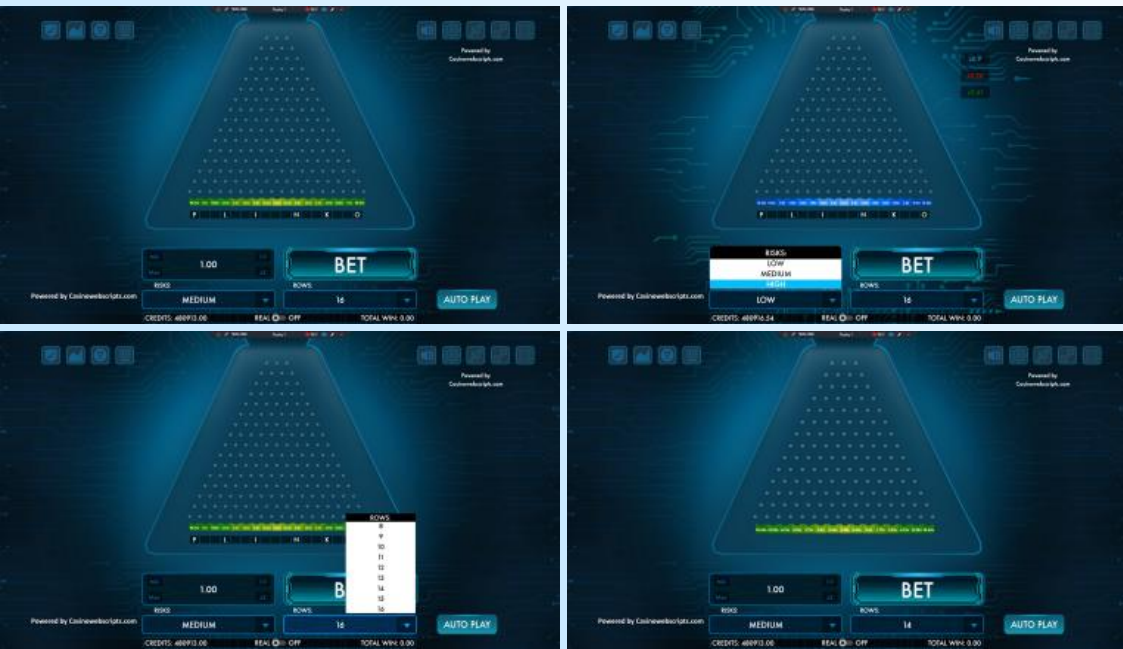

MAX WIN

BET PER LINE x600
(once every 76,923,076 rounds)

OPEN DEMO

GAME TYPE

ARCADE MOBILE IN-HOUSE

SPECIAL FEATURES

Any currency, Any bet size, Any language (costs extra),
Mobile, Provably fair,

PAYOUT (RTP)