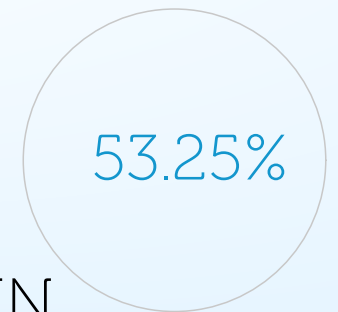

MAX WIN

BET PER LINE x2000
(once every 4,545 rounds)