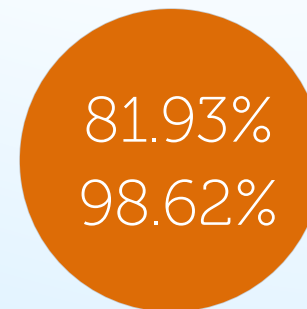

MAX WIN

BET PER LINE x6000
(once every 9,523,809 rounds)