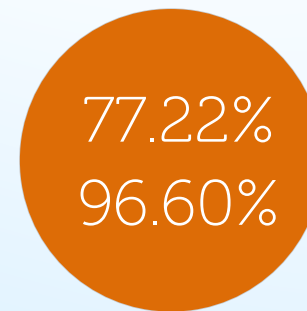

GAME TYPE

MOBILE TABLE CARD

SPECIAL FEATURES

Any currency, Any bet size, Any language (costs extra),
Zoom, Mobile, Provably fair,

PAYOUT (RTP)

HIT FREQUENCY